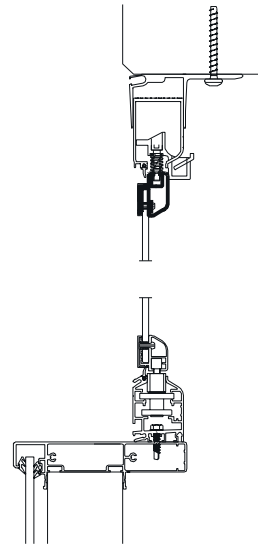

Alutec 3 vertical section as balcony glazing

Please contact
your local retailer:

[https://alutec.fi/en/alutec/
find-the-nearest-retailer/](https://alutec.fi/en/alutec/find-the-nearest-retailer/)

View pictures of our reference sites:

Facebook: [alutecclausitus](https://www.facebook.com/alutecclausitus)

Instagram: [@alutecclausitus](https://www.instagram.com/alutecclausitus)

Alutec Oy
Alumiinikatu 5,
84100
Ylivieska, Finland

Tel.: +358 8 410 5500
myynti@alutec.fi
www.alutec.fi/en/