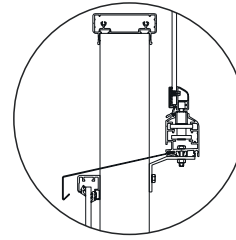

By opening all the glass panes and pulling them aside, you can enjoy a full outdoor experience comfortably from your own balcony or terrace. Because there is no vertical framework, the view is unobstructed even when the glass panes are closed.

■ ALUTEC 3 is a top-mounted glazing solution

Because ALUTEC 3 glazing hangs down or, in other words, is top-mounted, the installation spot of the top rail needs to be carefully selected and inspected.

Traditionally, glazing is mounted either on a balcony slab overhead or to the steel frame of the balcony roof. ALUTEC 3 can be installed either on top of a railing or as full-height terrace glazing.

■ Additional protection from the sun

Separate sun blinds can also be attached to each glass element. You can adjust the blinds separately for each pane according to your preferences, the situation or purpose of use.

ALUMINIUM AND GLASS CONSTRUCTION PROFESSIONAL YOU CAN TRUST

Established in 1979, Alutec Oy is a reliable family business specialising in aluminium and glass construction with a retail network that covers all of Finland. For the nearest ALUTEC-3 retailer or installer, go to www.alutec.fi/en/

Forty years of experience, a comprehensive aluminium and glass construction product range as well as an expert service are the guarantee of reliable quality products and satisfied customers.

The use of flashing enables the controlled fastening and water management of the bottom rail.