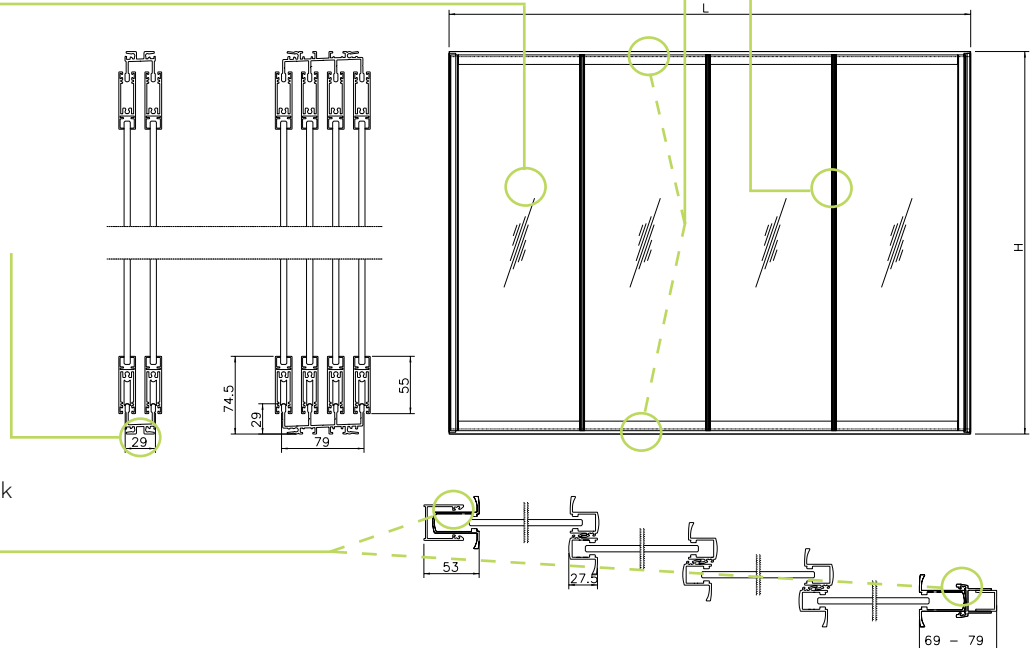

■ Glass and colour options

The Alutec Dense terrace glazing is available with 4 or 6 mm toughened glass. The thickness of the glass depends on the site's specific requirements and the glazing height. When broken, toughened safety glass shatters into small, blunt-edged fragments that do not pose a serious risk of injury. In addition to clear glass, the glazing is available in tinted grey or bronze glass to provide additional protection from the sun.

The standard profile colours include matt black, grey, dark grey and white. You can also request the profiles fully in your preferred colour. The glass panes will be attached to the profiles with locking sealants. The sealants will be almost entirely inside the profile, which means that they are very discreet and do not widen the vertical framework. The sealant will be either dark or light grey, depending on the colour of the profile.

Slide rails are available with either 2 or 4 rails

The width of the vertical frame is only 27.5 mm

The recommended hatch width is 800–1,000 mm
4 mm glass max. height 2,500 mm
6 mm glass max. height 2,800 mm

The bottom railing can be embedded, e.g. in the terrace floor.