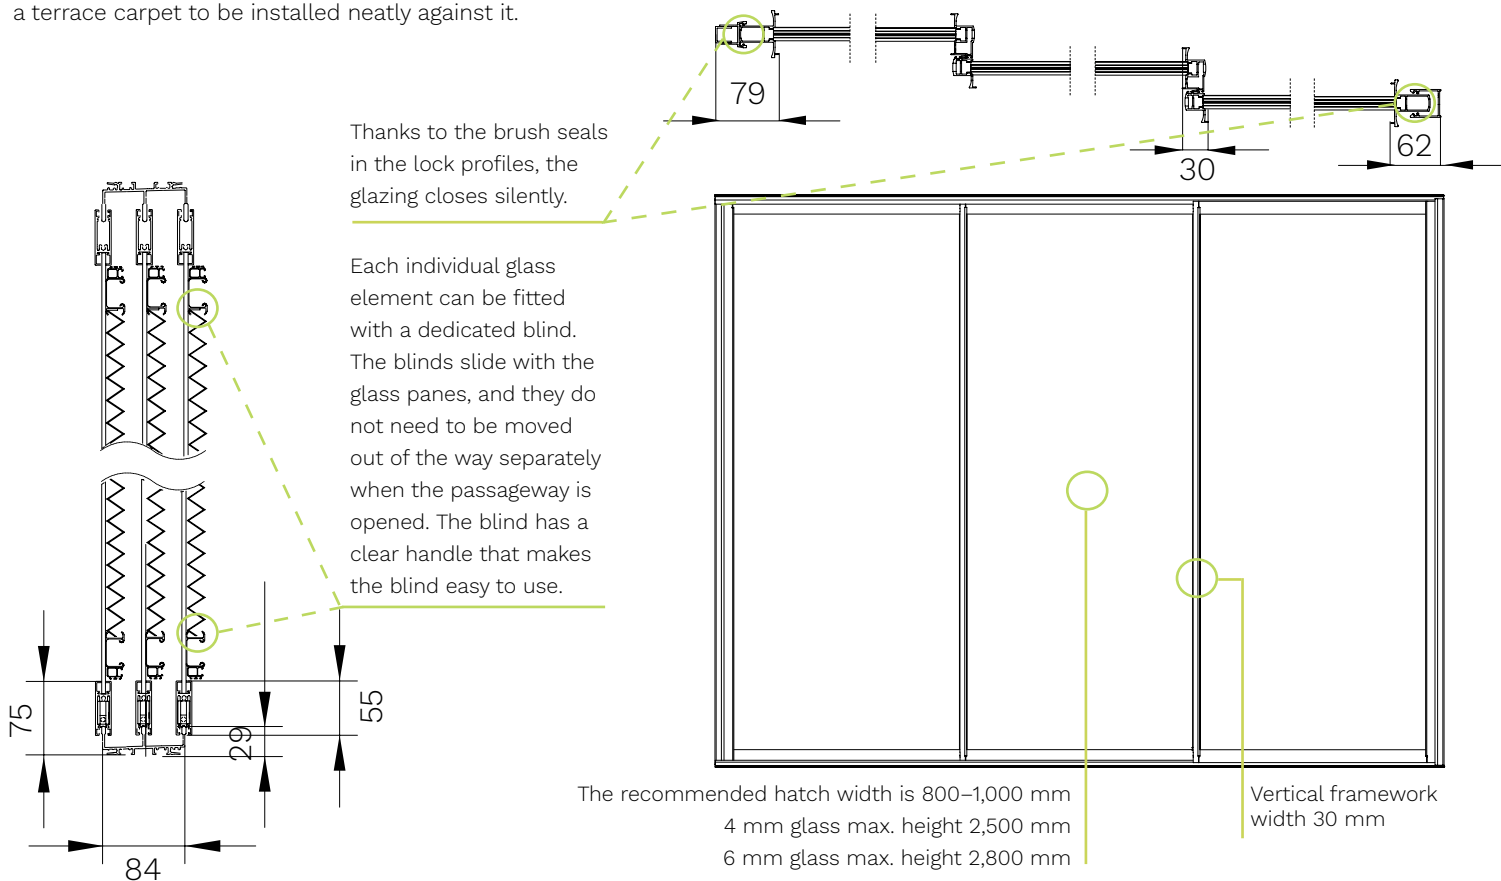

■ **High-quality blinds work seamlessly with glazing**

After the glass panes have been installed, the Premium glazing's blinds are attached with discreet fastenings to each individual glass element. The blinds slide with the glass panes, and they do not need to be moved out of the way separately when the passageway is opened.

The standard colours of the glazing's aluminium profiles are matt black, light grey, dark grey and white. The profiles can also be painted in any desired shade. The glass panes will be attached to the profiles with sealants. The sealants will be almost entirely inside the profile, which means that they are very discreet and do not widen the vertical framework. The sealant will be either dark or light grey, depending on the colour of the profile.